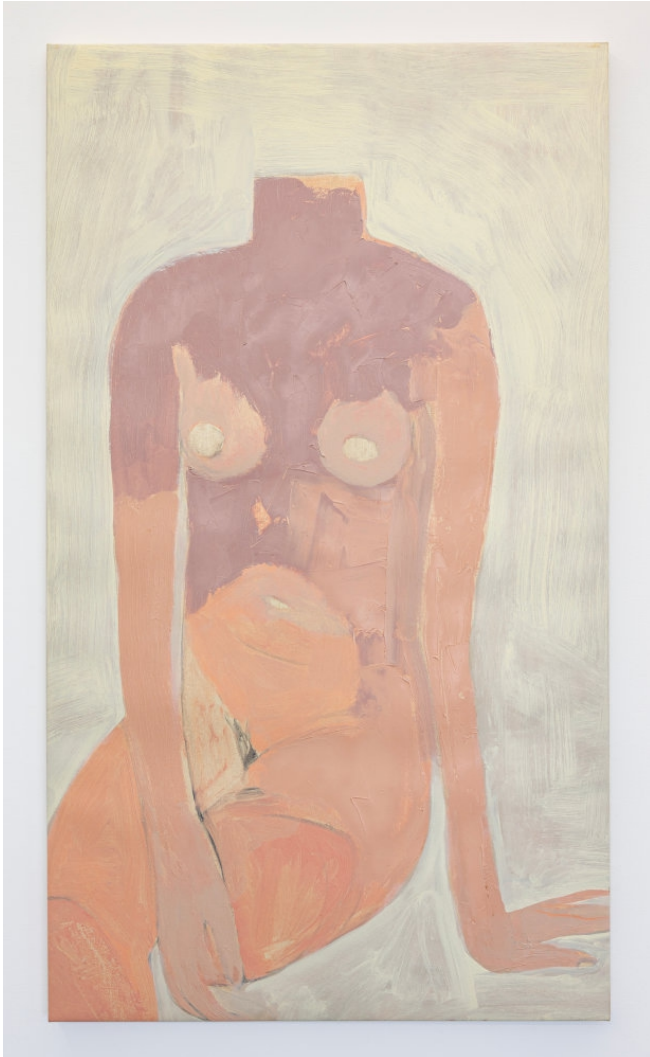

WILDING CRAN GALLERY

Vanessa Beecroft

Diptych (untitled left), 2015

Oil on canvas
48 1/2 x 27 inches
123.2 x 68.6 cm.
(VB0025)