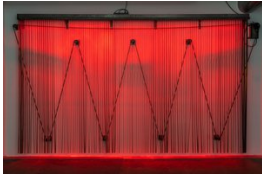

Stephen Neidich

The birds, 2021

Steel blinds, motor box, idlers, roller chain, light

117 x 209 x 10 inches

297 x 488 x 27 cm

SN0025