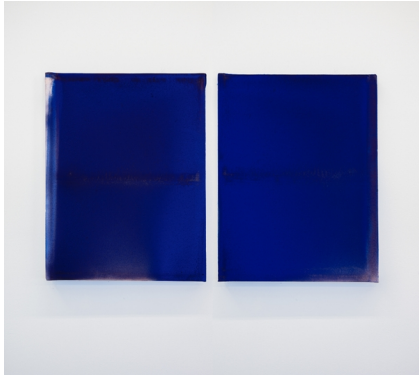

# WILDING CRAN GALLERY

**Jeremy Everett**

*Avenue K Flare Diptych #1, 2021*

Pigment on canvas  
22 x 17 inches (each)  
56 x 43 x 0 cm  
JE0041

**Jeremy Everett**

*Avenue K Flare Diptych #2, 2021*

Pigment on canvas  
22 x 17 inches (each)  
55.9 x 43.2 cm  
JE0040

**Jeremy Everett**

*Avenue K Flare Diptych #3, 2021*

Pigment on canvas  
22 x 17 inches (each)  
56 x 43 x 0 cm  
JE0042

**Jeremy Everett**

*Avenue K Flare Diptych #4, 2021*

Pigment on canvas  
22 x 17 inches  
55.9 x 43.2 cm  
JE0043