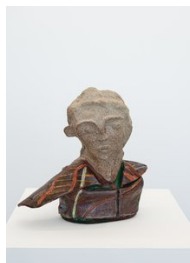

WILDING CRAN GALLERY

Lauren Elder
Lady Zataar, 2020
Stoneware, glaze
16 x 8.75 x 8.75 inches
40.64 x 22.23 x 22.23 cm.
LE0007

Lauren Elder
The Ninth Muse, 2021
Stoneware, glaze
20 x 9.25 x 9.25 inches
50.80 x 23.50 x 23.50 cm.
LE0004

Lauren Elder
Shahdokht of Tehran, 2021
Stoneware, glaze, luster
10.5 x 9 x 6.5 inches
26.67 x 22.86 x 16.51 cm.
LE0003

Lauren Elder
Simurgh Tales, 2021
Stoneware, glaze
11.75 x 12.5 x 12.5 inches
29.84 x 31.75 x 31.75 cm.
LE0002