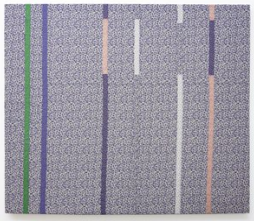

RA0008

**Ray Anthony Barrett**

*Death Valley Superbloom Quilt, Orange #1, 2022*

Stretched quilt, calico, cotton, denim

72 x 84 in.

182.88 x 213.36 cm.

RA0026

**Ray Anthony Barrett**

*Death Valley Superbloom Quilt, Pink #1, 2022*

Stretched quilt, calico, cotton, denim

72 x 84 in.

182.88 x 213.36 cm.

RA0024

**Ray Anthony Barrett**

*Death Valley Superbloom Quilt, Lavender #1, 2022*

Stretched quilt, calico, cotton, denim