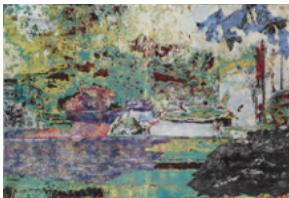

WILDING CRAN GALLERY

Martin Werthmann: *Connected Bubbles*

Organised by Florian Schura

June 11 – July 24, 2016

Diffraction
2016
Monotypic woodblock print
on paper
79 x 79 in

Torus
2016
Monotypic woodblock print on
paper
79 x 118 in