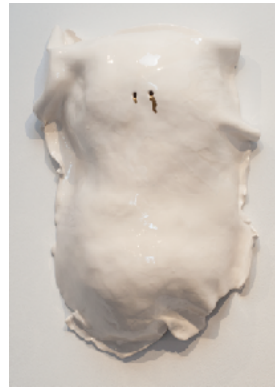

WILDING CRAN GALLERY

Sharon Engelstein

Ever to Find

January 25 – March 18, 2017

Found, 2016
Glazed ceramic, gold leaf, 8 x 11 x 13 in

Sleeper, 2016
Glazed ceramic, crushed moonstone
7 x 12 x 15½ in

Finder, 2016
Glazed ceramic, 6 x 8 x 14 in

Unidentifiable, 2016
Glazed ceramic and polymer clay, 4 x 16 x 13 in

Leg Foot, 2017
Glazed ceramic, 27 x 7 x 11 in

First Find, 2016
Glazed ceramic, 7½ x 15 x 18 in

WILDING CRAN GALLERY

The Eleven, 2016
Glazed ceramic, 11 x 10 x 10½ in

Dabber, 2016
Glazed ceramic, 5 x 6 x 11 in

Accidental Medicine, 2016
Glazed ceramic and copper, 6 x 9½ x 10 in

Blind Mask, 2016
Glazed ceramic, 22 x 14 x 4 in

Little Ricky, (model for garden bench), 2016 Glazed ceramic, 6 x 6 x 10 in