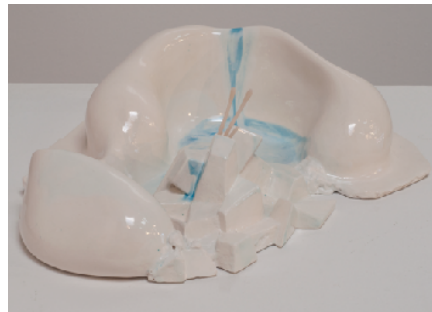

WILDING CRAN GALLERY

Sharon Engelstein

Ever to Find

January 25 – March 18, 2017

Found, 2016
Glazed ceramic, gold leaf, 8 x 11 x 13 in

Sleeper, 2016
Glazed ceramic, crushed moonstone
7 x 12 x 15½ in

Finder, 2016
Glazed ceramic, 6 x 8 x 14 in

Unidentifiable, 2016
Glazed ceramic and polymer clay, 4 x 16 x 13 in

Leg Foot, 2017
Glazed ceramic, 27 x 7 x 11 in

First Find, 2016
Glazed ceramic, 7½ x 15 x 18 in

WILDING CRAN GALLERY

The Eleven, 2016
Glazed ceramic, 11 x 10 x 10½ in