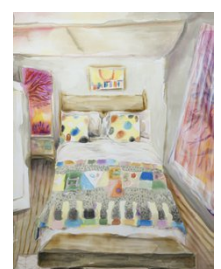

MBL0013

Michelle Blade

Eucalyptus Grove / Elysian Park, 2020

Acrylic ink on poplin

60 x 48 in.

152.4 x 121.9 cm

MB0019

Michelle Blade