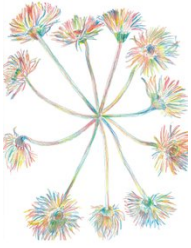

Michelle Blade

Untitled rainbow pencil drawing #2, 2020

Rainbow pencil on paper

12 x 9 in.

30.5 x 22.9 cm

14 x 11 in. (framed)

MB0022