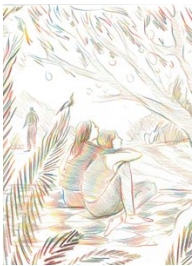

Michelle Blade

Untitled rainbow pencil drawing #13, 2020

Rainbow pencil on paper

12 x 9 in.

30.5 x 22.9 cm

14 x 11 in. (framed)

MB0033