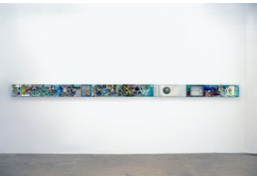

Timothy Washington

Welcome to Los Angeles, 1985

Mixed media assemblage

11.25 x 204 x 7.5 inches

29 x 518 x 19 cm

TW0029