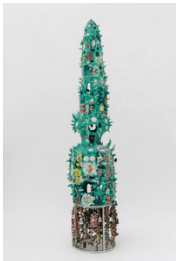

Timothy Washington

Influenced by the Kapok Tree, 2009
Mixed media including painted cotton, light bulbs, salt shakers, glass, ceramic fragments, doorknob, buttons, bells, string, plastic dials, and hardware
97 x 21 x 21 inches
246 x 53 x 53 cm
TW0002