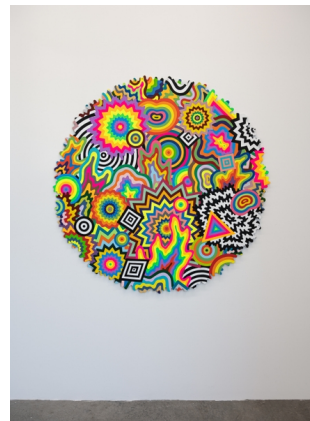

# WILDING CRAN GALLERY

**Jen Stark**  
*Square Refraction*, 2021  
Acrylic on CNC cut aluminum  
58 x 58 x 0.25 inches  
147 x 147 x 1 cm  
JS0021

**Jen Stark**  
*Circular Refraction*, 2021  
Acrylic on CNC cut aluminum  
50 inches diameter  
127 cm diameter  
JS0019

**Jen Stark**  
*Neon Drip*, 2021  
Neon  
24 x 40 inches  
61 x 102 cm  
JS0023.2  
Edition 2 of 5

**Jen Stark**  
*Chromatic Biome*, 2021  
Acrylic on CNC cut aluminum  
58 inches diameter  
147 diameter  
JS0022