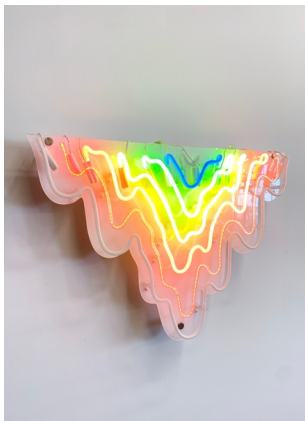

# WILDING CRAN GALLERY

**Jen Stark**  
*Square Refraction*, 2021  
Acrylic on CNC cut aluminum  
58 x 58 x 0.25 inches  
147 x 147 x 1 cm  
JS0021

**Jen Stark**  
*Circular Refraction*, 2021  
Acrylic on CNC cut aluminum  
50 inches diameter  
127 cm diameter  
JS0019

**Jen Stark**  
*Neon Drip*, 2021  
Neon  
24 x 40 inches  
61 x 102 cm  
JS0023.2  
Edition 2 of 5

**Jen Stark**  
*Chromatic Biome*, 2021  
Acrylic on CNC cut aluminum  
58 inches diameter  
147 diameter  
JS0022