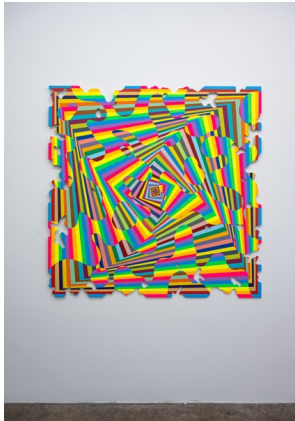

# WILDING CRAN GALLERY

**Jen Stark**  
*Square Refraction*, 2021  
Acrylic on CNC cut aluminum  
58 x 58 x 0.25 inches  
147 x 147 x 1 cm  
JS0021

**Jen Stark**  
*Circular Refraction*, 2021  
Acrylic on CNC cut aluminum  
50 inches diameter  
127 cm diameter  
JS0019

**Jen Stark**  
*Neon Drip*, 2021  
Neon  
24 x 40 inches  
61 x 102 cm  
JS0023.2  
Edition 2 of 5

**Jen Stark**  
*Chromatic Biome*, 2021  
Acrylic on CNC cut aluminum  
58 inches diameter  
147 diameter  
JS0022