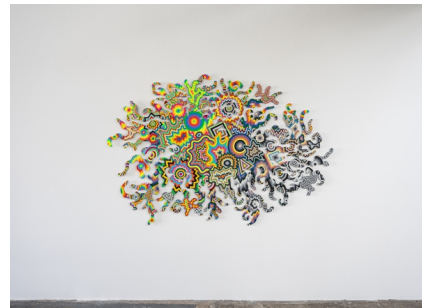

**Jen Stark**  
*Neon Drip*, 2021  
Neon  
24 x 40 inches  
61 x 102 cm  
JS0023.2  
Edition 2 of 5

**Jen Stark**  
*Chromatic Biome*, 2021  
Acrylic on CNC cut aluminum  
58 inches diameter  
147 diameter  
JS0022

*Infinitree*, 2021

Waterjet cut, hand polished, nickel-plated, chrome dipped steel

18 x 15 x 15 inches

46 x 38 x 38 cm

JS0026.4

Edition 4 of 20

**Jen Stark**

*4 x 4 x 4*, 2021

Powder coated aluminum, chrome plated aluminum spacers, aluminum threaded rods, stainless steel, magnets

48 x 48 x 48 inches

122 x 122 x 122 cm

JS0020

**Jen Stark**

*Organic Desaturation*, 2021

Acrylic on CNC cut aluminum