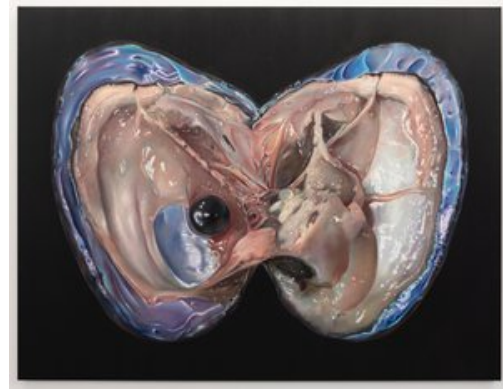

**Fawn Rogers**

*Free of God*, 2021  
Oil on canvas  
65 x 85 inches  
165.1 x 215.9 cm.  
FR0006

**Fawn Rogers**

*Our Lady Guadalupe*, 2020  
Oil on canvas  
85 x 65 inches  
215.9 x 165.1 cm.  
FR0005

# WILDING CRAN GALLERY

**Fawn Rogers**  
*Atmorelational*, 2021  
Oil on canvas  
85 x 65 inches  
215.9 x 165.1 cm.  
FR0007

**Fawn Rogers**  
*The Most Beautiful Pearls Are Black*, 2021  
Oil on canvas  
65 x 85 inches  
165.1 x 215.9 cm.  
FR0008