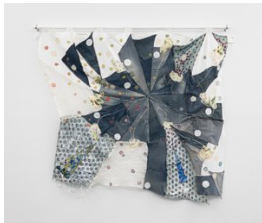

# WILDING CRAN GALLERY

**Fran Siegel**

*Fiona, 2022*

Porcelain, paint, fabric, scrim

81 x 68 x 3 in.

205.74 x 172.72 x 7.62 cm.

FS0017

**Fran Siegel**

*Trellis, 2023*

Cyanotype, fabric, porcelain, Flashe, vellum

97 x 21 x 18 in.

246.38 x 53.34 x 45.72 cm.

FS0023

**Fran Siegel**

*Edwin, 2022*

Porcelain, paint, fabric, string

45 x 44 x 8 in.

114.30 x 111.76 x 20.32 cm.

FS0027

**Fran Siegel**

*Pivot, 2021*

Pigment, denim, fabric, scrim, canvas, hanging bar

66 x 74 x 6 in.

167.64 x 187.96 x 15.24 cm.

FS0028

**Fran Siegel**

*Dispersed Painting/Cloud, 2023*

Porcelain, pigment, cyanotype, fabric, scrim

32 x 30 x 11 in.

81.28 x 76.20 x 27.94 cm.

FS0019

**Fran Siegel**