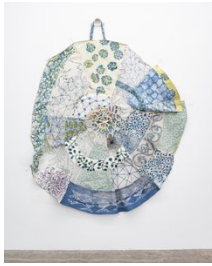

# WILDING CRAN GALLERY

**Fran Siegel**

*Fiona, 2022*

Porcelain, paint, fabric, scrim

81 x 68 x 3 in.

205.74 x 172.72 x 7.62 cm.

FS0017

**Fran Siegel**

*Trellis, 2023*

Cyanotype, fabric, porcelain, Flashe, vellum

97 x 21 x 18 in.

246.38 x 53.34 x 45.72 cm.

FS0023

**Fran Siegel**

*Edwin, 2022*

Porcelain, paint, fabric, string

45 x 44 x 8 in.

114.30 x 111.76 x 20.32 cm.

FS0027

**Fran Siegel**

*Pivot, 2021*

Pigment, denim, fabric, scrim, canvas, hanging bar

66 x 74 x 6 in.

167.64 x 187.96 x 15.24 cm.

FS0028

**Fran Siegel**

*Dispersed Painting/Cloud, 2023*

Porcelain, pigment, cyanotype, fabric, scrim

32 x 30 x 11 in.

81.28 x 76.20 x 27.94 cm.

FS0019

**Fran Siegel**