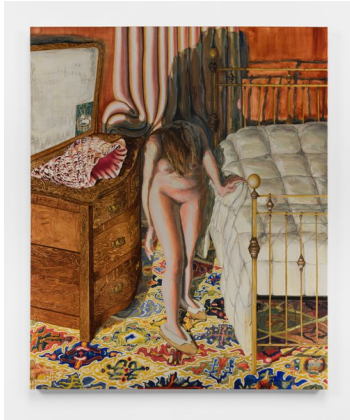

WILDING CRAN GALLERY

Elizabeth Malaska

Captive, 2022

Oil, Flashe and pencil on canvas-wrapped panel

80 x 66 inches

203.20 x 167.64 cm.

EMA0004

Elizabeth Malaska

Mothers Mirror, 2022

Oil, Flashe, pencil and mica on canvas-wrapped panel

72 x 120 inches (two panels)

182.88 x 304.80 cm.

EM0004

Elizabeth Malaska

The Swan, 2022

Oil, Flashe and pencil on canvas-wrapped panel

48 x 60 inches

121.92 x 152.40 cm.

EM0006

Elizabeth Malaska

Delivered (Among the Meadow Grass), 2022

Oil, Flashe and pencil on canvas-wrapped panel

60 x 48 inches

152.40 x 121.92 cm.