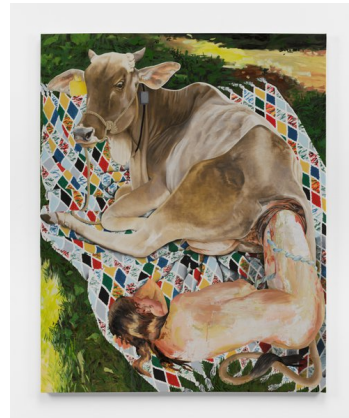

WILDING CRAN GALLERY

Elizabeth Malaska

Captive, 2022

Oil, Flashe and pencil on canvas-wrapped panel

80 x 66 inches

203.20 x 167.64 cm.

EMA0004

Elizabeth Malaska

Mothers Mirror, 2022

Oil, Flashe, pencil and mica on canvas-wrapped panel

72 x 120 inches (two panels)

182.88 x 304.80 cm.

EM0004

Elizabeth Malaska

The Swan, 2022

Oil, Flashe and pencil on canvas-wrapped panel

48 x 60 inches

121.92 x 152.40 cm.

EM0006

Elizabeth Malaska

Delivered (Among the Meadow Grass), 2022

Oil, Flashe and pencil on canvas-wrapped panel

60 x 48 inches

152.40 x 121.92 cm.